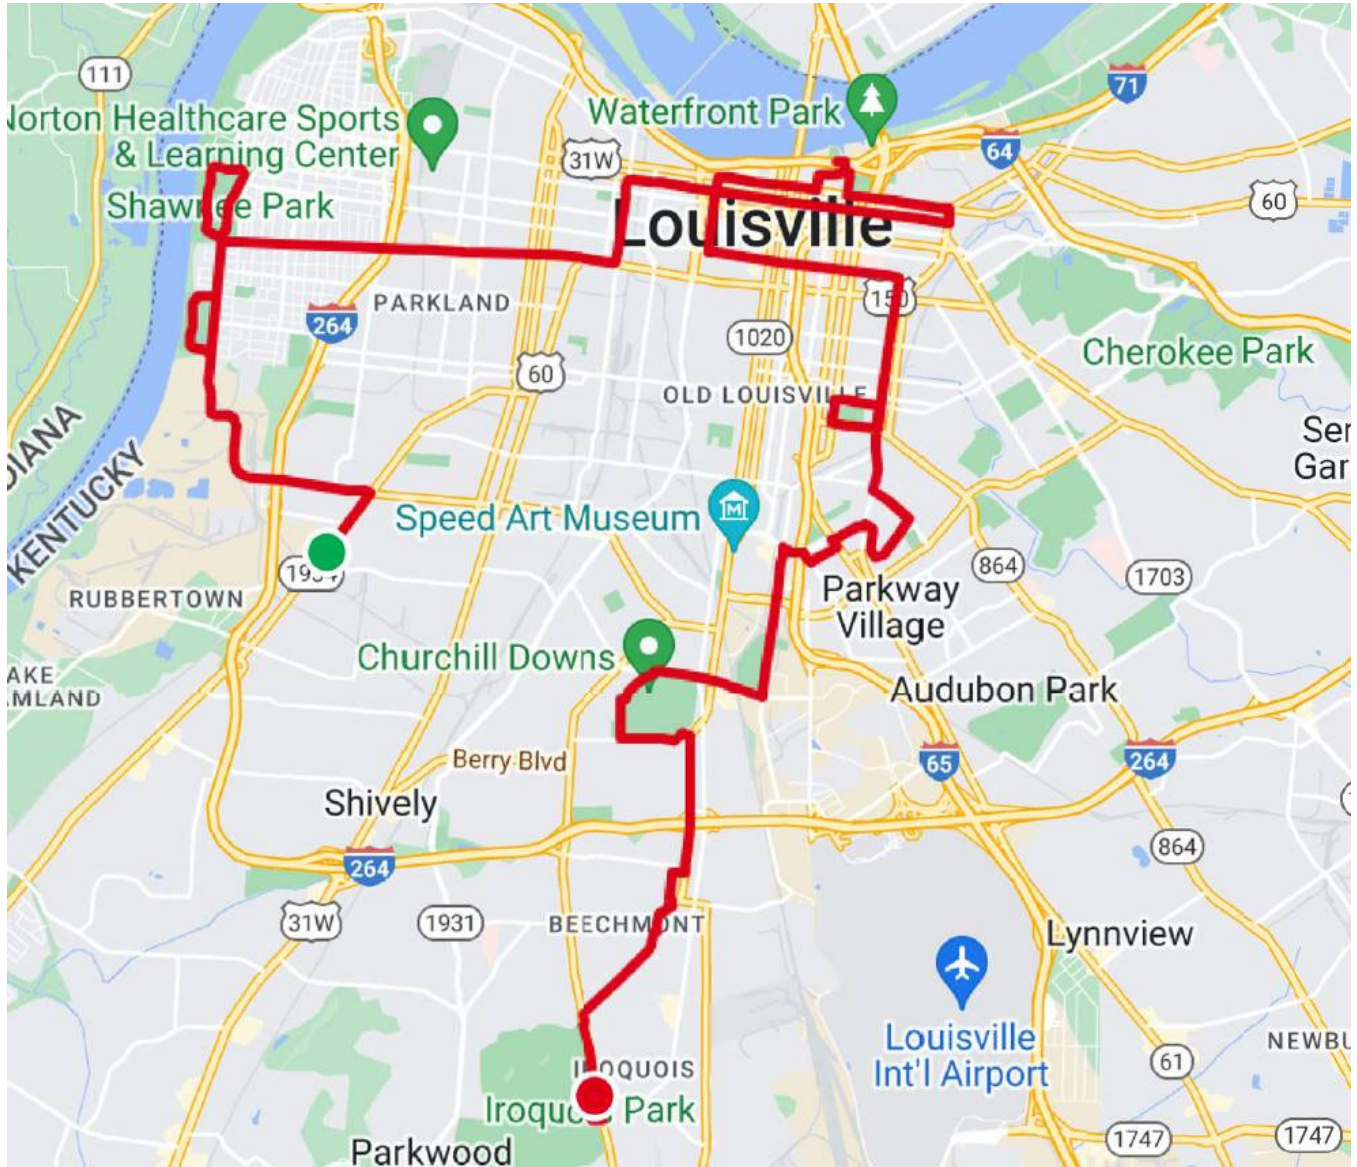

**2024 Touring Pegasus Parade Route**  
**Saturday, April 6, 2024**  
**Noon – 4 PM**

3/5/2024

The timing of when the parade arrives at each area will be pending traffic and logistics as it moves through the community. It will be traveling at about 15 mph to give residents a chance to see it.

**10 AM – 11 AM – Assembly – Kentucky Expo Center/Broadbent Arena**

**Parade to Zoeller 11:05 am – 11:35 PM**

- 1 Exit KEC Gate 4
- 2 Proceed on Central Avenue West Bound
- 3 Turn Left at 7<sup>th</sup> Street
- 4 Turn Right at Wathen Lane
- 5 Turn Left at Dixie Hwy/18<sup>th</sup> Street
- 6 Turn Right at Millers Lane
- 7 Turn Right on Can Run Road
- 8 Turn Right into the Zoeller Pump Company parking lot

**Opening Ceremonies Noon – 12:15**

**2024 Touring Pegasus Parade Route**  
**Saturday, April 6, 2024**  
**Noon – 4 PM**

3/5/2024

**Leg #1: Zoeller to Iroquois Park 12:20 – 2 PM**

- 1 Exit the Zoeller Pump Company parking lot
- 2 Turn Right on Cane Run Road
- 3 Turn Left on Algonquin Parkway
- 4 Continue as Algonquin parkway merges into Southwestern Parkway
- 5 Turn Right at the entrance to Chickasaw Park (the 2<sup>nd</sup> driveway)
- 6 Loop through Chickasaw Park with a brief stop if the crowd is present
- 7 Turn Left at Southwestern Parkway
- 8 Enter Shawnee Park and make a loop with a brief stop if crowd is present
- 9 Turn Left on Broadway
- 10 Turn Left on 15<sup>th</sup> Street