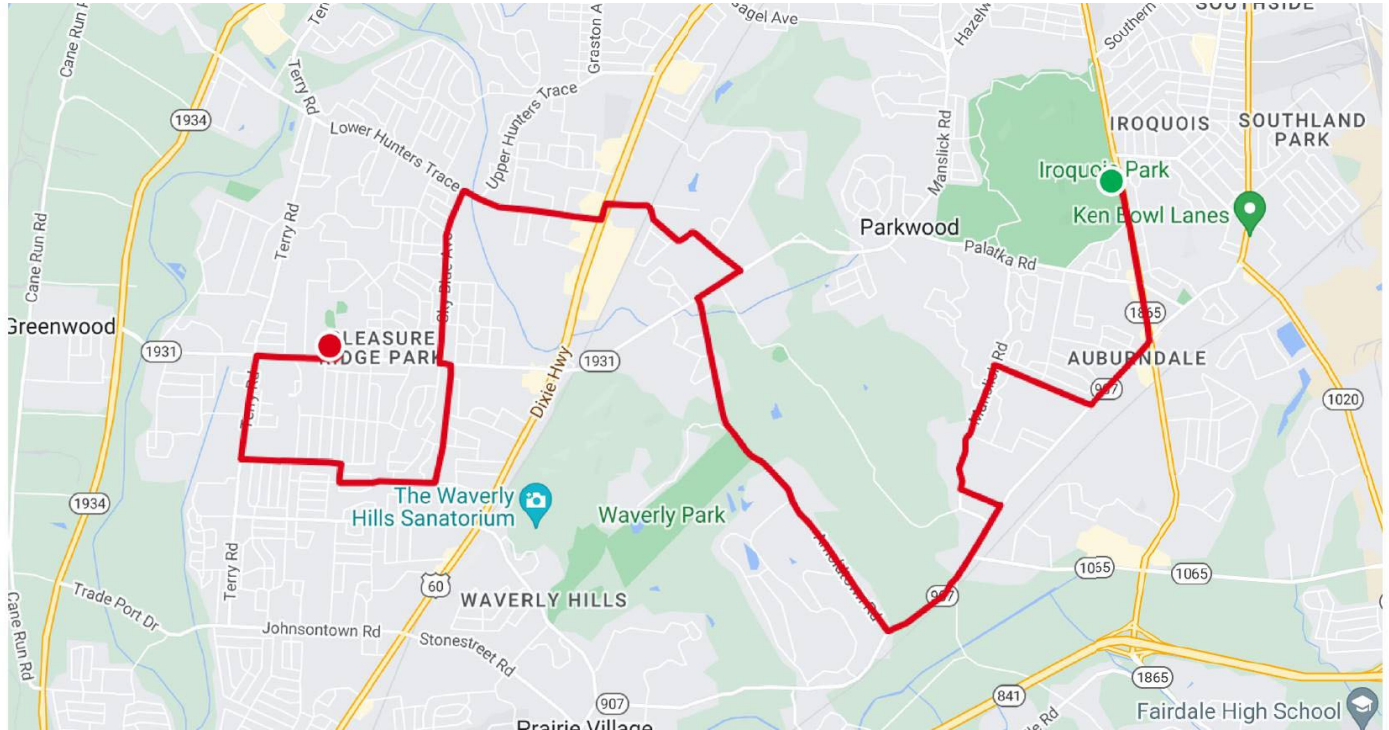

2024 Touring Pegasus Parade Route
Saturday, April 6, 2024
Noon – 4 PM

3/5/2024

Leg #2: Iroquois park to PRP High School 2:40 – 4 PM

1. 1 Turn Right on New Cut Road
2. 2 Turn Right on 3rd Street
3. 3 Turn Right on Cristland Road
4. 4 Turn Left on Manslick Road
5. 5 Turn left on McNair Road
6. 6 Turn Right on 3rd Street
7. 7 Turn Right on Arnoldtown Road
8. 8 Turn Right on St Andrews Church Road
9. 9 Turn Left on Blanton Lane
10. 10 Turn Left on Dixie Highway
11. 11 Turn Right on Lower Hunters Trace
12. 12 Turn Left on Sky Blue Avenue
13. 13 Turn Left on Greenwood Road
14. 14 Turn Right on Nancy Lane
15. 15 Turn Right on Maryman Road
16. 16 Turn Right on Devonshire Drive
17. 17 Turn Left on Morning Glory Lane
18. 18 Turn Right on Terry Lane
19. 19 Turn Right on Greenwood Road
20. 20 Turn Left into PRP High School parking lot (Final stop for dispersal)